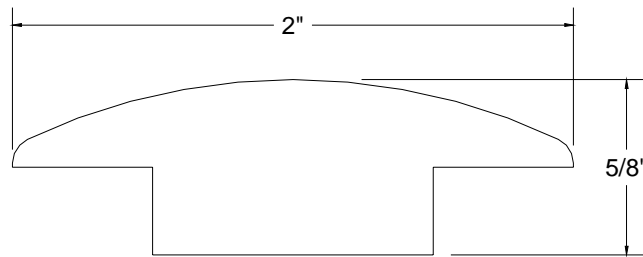

Chapter:	2 - Products	
Section:	Tekno NA – US Stock	
Page Title:	Tekno NA Accessories – US Stock	
Page #:	11 of 18 - Chapter 2	July 2003

Tekno NA Accessories – US Stock

	T-Mold, pre-finished, for use on all floor types	
	Drawing: A - TM1	Date: July 1, 2003 1-856-764-2501 www.teknona.com

Tekno NA T-Mold - US Stock	
7/16" Pre-finished T-Mold for 7/16" PF Tekno SuperStrip Collection	
Tekno NA T-Mold – US Stock	Availability
Species	Stock¹
Cherry, Brazilian	X
Chestnut, Patagonian	X
Doussie	X
Iroko/Kambala	X
Maple, N. American	X
Oak, White	X
Wenge	X

Stock¹ - Items Tekno NA normally keeps in stateside inventory for immediate shipment.
Note: always check for availability and lead times prior to ordering as stock levels vary.