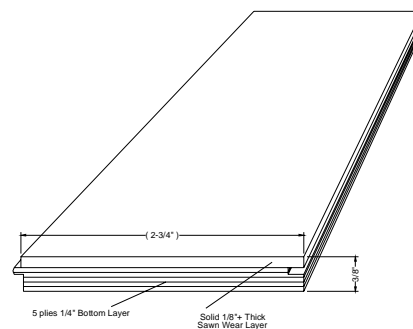

Tekno Rekord-Primo is:

- Pre-finished with 9-coat, High-Wear, UV-cured Acrylic Urethane with aluminum oxide in base coats and Anti-Scratch top coats in a Matte Gloss.
- Milled with TrueSquare Edges
- Length is 22-1/8" (580mm) long
- Width is 2-3/4" (70mm) wide
- Thickness is 3/8" (10.5mm) thick
- Wear Layer is 1/8" (4mm) thick

	Tekno Rekord-Primo 3/8" x 2-3/4" Engineered 2-Ply SuperStrip	
	Drawing: F - E Tekno-Primo	Date: July 1, 2003 1-856-764-2501 www.teknona.com