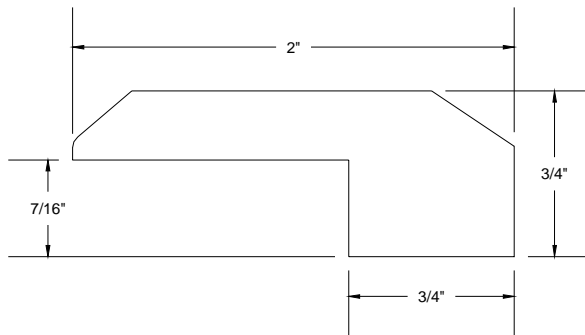

Tekno NA Accessories – US Stock

	End Cap, pre-finished, for 7/16" 2-Ply Tekno SuperStrip	
	Drawing: A - T E1	Date: July 1, 2003 1-856-764-2501 www.teknona.com

Tekno NA End Cap - US Stock	
7/16" Pre-finished End Cap for 7/16" PF Tekno SuperStrip Collection	
Tekno NA End Cap – US Stock	Availability
Species	Stock¹
Cherry, Brazilian	X
Chestnut, Patagonian	X
Doussie	X
Iroko/Kambala	X
Maple, N. American	X
Oak, White	X
Wenge	X

Stock¹ - Items Tekno NA normally keeps in stateside inventory for immediate shipment.
Note: always check for availability and lead times prior to ordering as stock levels vary.