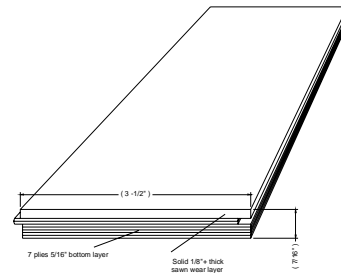

Chapter:	2 - Products	
Section:	Tekno NA - US Stock	
Page Title:	Tekno NA Flooring - US Stock	
Page #:	5 of 18 - Chapter 2	July 2003

Tekno NA Flooring – US Stock

Tekno Rekord-Maxi is:

- Pre-finished w/9-coat, High-Wear, UV-cured Acrylic Urethane w/aluminum oxide in base and Anti-Scratch top coats in a Matte Gloss
- Milled with TrueSquare Edges
- Random Length 31" / 35" / 38" (780mm / 880mm / 980mm) long
- Width is 3-1/2" (90mm) wide
- Thickness is 7/16" (11mm) thick
- Wear Layer is 1/8" (3.5mm) thick

**This Chart contains only those items Tekno NA stocks in the US.
Refer to Tekno Italy Stock - page 13, for flooring available by special order from Italy.**

Tekno NA Flooring - US Stock		Availability
Species	Grade	Stock¹
Cherry, Brazilian	clear	X
Chestnut, Patagonian	select	X
Doussie	select	X
Iroko/Kambala	select	X
Maple, N. American	clear	X
Oak, White	rift and quartered select	X
Wenge	quartered clear	X
Wenge	select	X

Stock¹ - Items Tekno NA normally keeps in stateside inventory for immediate shipment.
Note: always check for availability and lead times prior to ordering as stock levels vary.