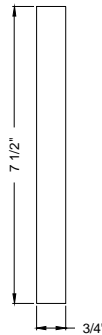

Chapter:	2 - Products	
Section:	Tekno NA – US Stock	
Page Title:	Tekno NA Accessories – US Stock	
Page #:	7 of 18 - Chapter 2	July 2003

Tekno NA Accessories - US Stock

	Stair Riser, un-finished, for use with all floor types	
	Drawing: A - TR1	Date: July 1, 2003 1-856-764-2501 www.teknona.com

Tekno NA Stair Risers - US Stock	
7/16" Un-finished Stair Risers for 7/16" PF Tekno SuperStrip Collection	
Tekno NA Stair Treads - US Stock	Availability
Species	Stock¹
Cherry, Brazilian	X
Chestnut, Patagonian	X
Doussie	X
Iroko/Kambala	X
Maple, N. American	X
Oak, White	X
Wenge	X
Stock¹ - Items Tekno NA normally keeps in stateside inventory for immediate shipment. Note: always check for availability and lead times prior to ordering as stock levels vary.