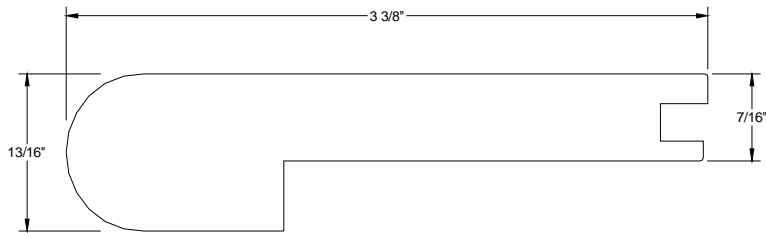

Tekno NA Accessories – US Stock

	Stair Nosing, pre-finished, for 7/16" 2-Ply SuperStrip	
	Drawing: A - TN1	Date: July 1, 2003 1-856-764-2501 www.teknona.com

Tekno NA Stair Nosing - US Stock	
7/16" Pre-finished Stair Nosing for 7/16" PF Tekno SuperStrip Collection	
Tekno NA Stair Nosing – US Stock	Availability
Species	Stock¹
Cherry, Brazilian	X
Chestnut, Patagonian	X
Doussie	X
Iroko/Kambala	X
Maple, N. American	X
Oak, White	X
Wenge	X
Stock¹ - Items Tekno NA normally keeps in stateside inventory for immediate shipment. Note: always check for availability and lead times prior to ordering as stock levels vary.