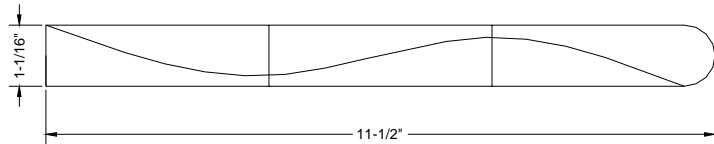

Tekno NA Accessories – US Stock

	Stair Tread, un-finished, for use with all floor types	
	Drawing: A - TST1	Date: July 1, 2003 1-856-764-2501 www.teknona.com

NOTE: Glued up for width from three pieces of wood.

Tekno NA Stair Treads - US Stock	
7/16" Un-finished Stair Treads for 7/16" PF Tekno SuperStrip Collection	
Tekno NA Stair Treads - US Stock	Availability
Species	Stock¹
Cherry, Brazilian	X
Chestnut, Patagonian	X
Doussie	X
Iroko/Kambala	X
Maple, N. American	X
Oak, White	X
Wenge	X

Stock¹ - Items Tekno NA normally keeps in stateside inventory for immediate shipment.
Note: always check for availability and lead times prior to ordering as stock levels vary.