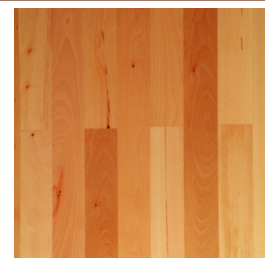

Wenge - select grade

Natural Grade:

Natural is **Italian Naturell Grade** that allows a wider range of color and some pin knots.

Afromosia - natural grade

Rustic Grade:

Rustic is **Italian Rustic Grade**, which allows the full range of color and character found in the species.