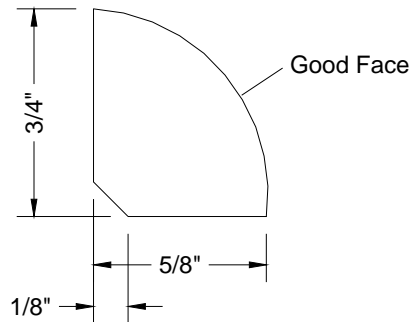

Tekno NA Accessories – US Stock

	Base Shoe, pre-finished, for use on all floor types	
	Drawing: A - SB1	Date: July 1, 2003 1-856-764-2501 www.teknona.com

Tekno NA Base Shoe - US Stock	
7/16" Pre-finished Base Shoe for 7/16" PF Tekno SuperStrip Collection	
Tekno NA Base Shoe – US Stock	Availability
Species	Stock¹
Cherry, Brazilian	X
Chestnut, Patagonian	X
Doussie	X
Iroko/Kambala	X
Maple, N. American	X
Oak, White	X
Wenge	X
Stock¹ - Items Tekno NA normally keeps in stateside inventory for immediate shipment. Note: always check for availability and lead times prior to ordering as stock levels vary.