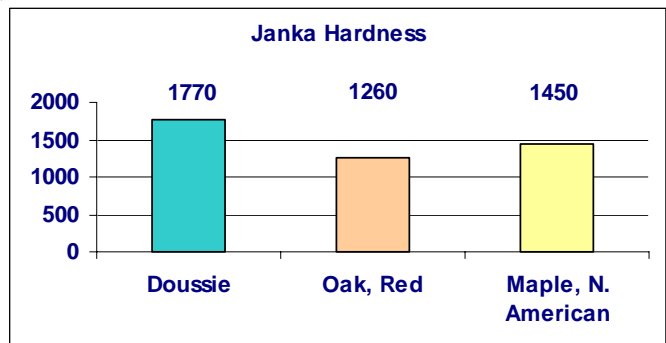

Hardness

Doussie is 140% as hard as red oak (1770 on the Janka scale vs. 1260 for red oak).